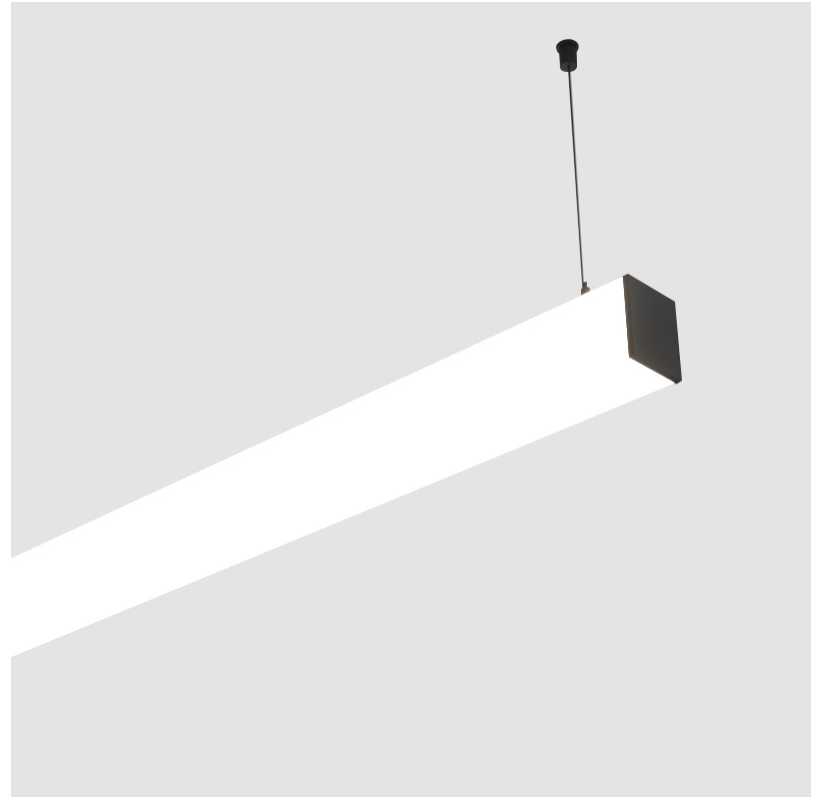

GENERAL

Series: Fino
Brand: Prolicht
Division: Architectural
Mounting Type: Suspension
Mounting Location: Ceiling
Subcategory: Profile

PHYSICAL

Shape: Rectangle
Length (mm): 1740
Length (in): 68 1/2
Width (mm): 65
Width (in): 2 9/16
Height (mm): 76
Height (in): 3
Max. Overall Height (mm): 2076
Max. Overall Height (in): 81 3/4
Light Distribution: Omnidirectional
Weight (kg): 4.99
Weight (lbs): 11.00
Diffuser: PMMA - Opal
Fixture Finish: SSR / BKV / CWI / CRY / HAB / UFT / ITA / RUA / FTG / MYG / LOD / PUS / FRO / FUP / KIA / POP / BLS / SPG / MEY / GOH / GUM / CHC / COM / ABZ / JAG / OBR / MOS / ROR
Fixture Material: Aluminum
Cable Details: 2000mm or 4000mm Transparent Cable
Upon Request: Cable colour - White / Black / Orange / Red

ELECTRICAL

Lamp Type: LED (Zhaga Standard)
Input Wattage (W): 30
Total Output Wattage (W): 24 / 19.2 (3500K)
Dimming: Non-Dimming / Phase Dimming (120Vac only) / 0-10V Dimming
Driver Included: Yes
Driver Location: Integrated
Driver Type: Constant Current - 120 / 277Vac
Driver Class: Class 2
Input Voltage (V): 120 - 277
Constant Current (MA): 350 / 600 (3500K)

LED

Color Temperature (°K): 3000 / 3500 / 4000
Max. Delivered Lumen (lm): 3430 / 3548 / 3620
CRI: >80 CRI
Lamp Life (hrs): 50000

OPTICAL

RATINGS AND CERTIFICATIONS

Certified By: Certified for North American Standards
IP rating: IP20