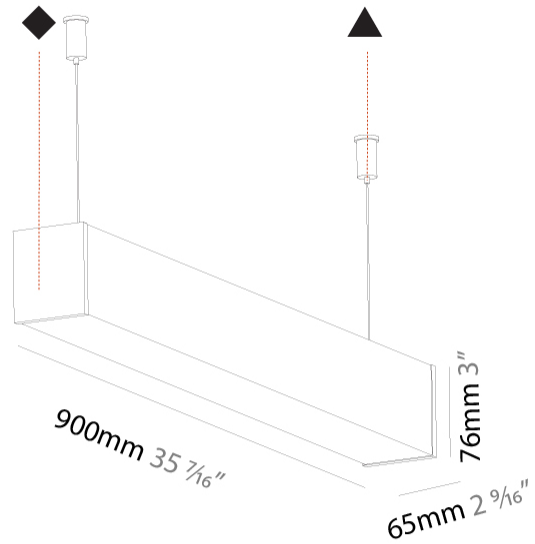

GENERAL

Series: Fino
Brand: Prolicht
Division: Architectural
Mounting Type: Suspension
Mounting Location: Ceiling
Subcategory: Profile

PHYSICAL

Shape: Rectangle
Length (mm): 900
Length (in): 35 7/16
Width (mm): 65
Width (in): 2 9/16
Height (mm): 76
Height (in): 3
Max. Overall Height (mm): 2076
Max. Overall Height (in): 81 3/4
Light Distribution: Omnidirectional
Weight (kg): 2.954
Weight (lbs): 6.512
Diffuser: PMMA - Opal
Fixture Finish: [SSR / BKV / CWI / CRY / HAB / UFT / ITA / RUA / FTG / MYG / LOD / PUS / FRO / FUP / KIA / POP / BLS / SPG / MEY / GOH / GUM / CHC / COM / ABZ / JAG / OBR / MOS / ROR](#)
Fixture Material: Aluminum
Cable Details: [2000mm or 4000mm Transparent Cable](#)
Upon Request: Cable colour - White / Black / Orange / Red

ELECTRICAL

Lamp Type: LED (Zhaga Standard)
Input Wattage (W): 15
Total Output Wattage (W): 12 / 11.2 (3500K)
Dimming: [Non-Dimming / Phase Dimming (120Vac only) / 0-10V Dimming](#)
Driver Included: Yes
Driver Location: Integrated
Driver Type: Constant Current - 120 / 277Vac
Driver Class: Class 2
Input Voltage (V): 120 - 277
Constant Current (MA): 350 / 375 (3500K)

LED

[Color Temperature (°K): 3000 / 3500 / 4000](#)
Max. Delivered Lumen (lm): 1710 / 1774 / 1810
CRI: >80 CRI
Lamp Life (hrs): 50000

OPTICAL

RATINGS AND CERTIFICATIONS

Certified By: Certified for North American Standards
IP rating: IP20